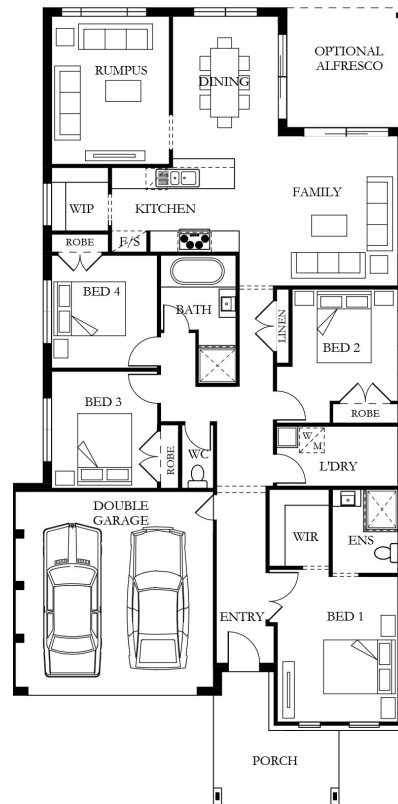

FREE Ducted Air Conditioning
For a limited time only!

ONLY 5% DEPOSIT
Balance on Completion

Photographs in this brochure may depict items not supplied by Eden Brae Homes, such as furniture, window furnishing, decorative landscaping items including mature plants and trees, water features, pergolas, pools, decks, outdoor fireplaces and barbeques. Pricing does not include the supply of any of these items. Images feature upgraded items – please talk to a sales consultant for detailed package pricing.

4.00
 2.00
 2.00

\$499,900

**FIXED PRICE.
NO MORE TO PAY**

EVERYTHING INCLUDED:

- ✓ Colour On Concrete driveway and path
- ✓ Turf, garden bed and boundary fence
- ✓ Letter-box and clothes line
- ✓ Oyster light fittings throughout
- ✓ Carpet and tile floor coverings
- ✓ Alarm system and remote controlled garage door
- ✓ and more...

FOR MORE DETAILS, CALL 1300 627 767

DISCLAIMER: Siting provided is indicative only. Dimensions, setbacks, calculations are all subject to survey and final working drawings. Package is subject to developer and council approval. Land dimensions are subject to land registration and final survey. Effective May 2016