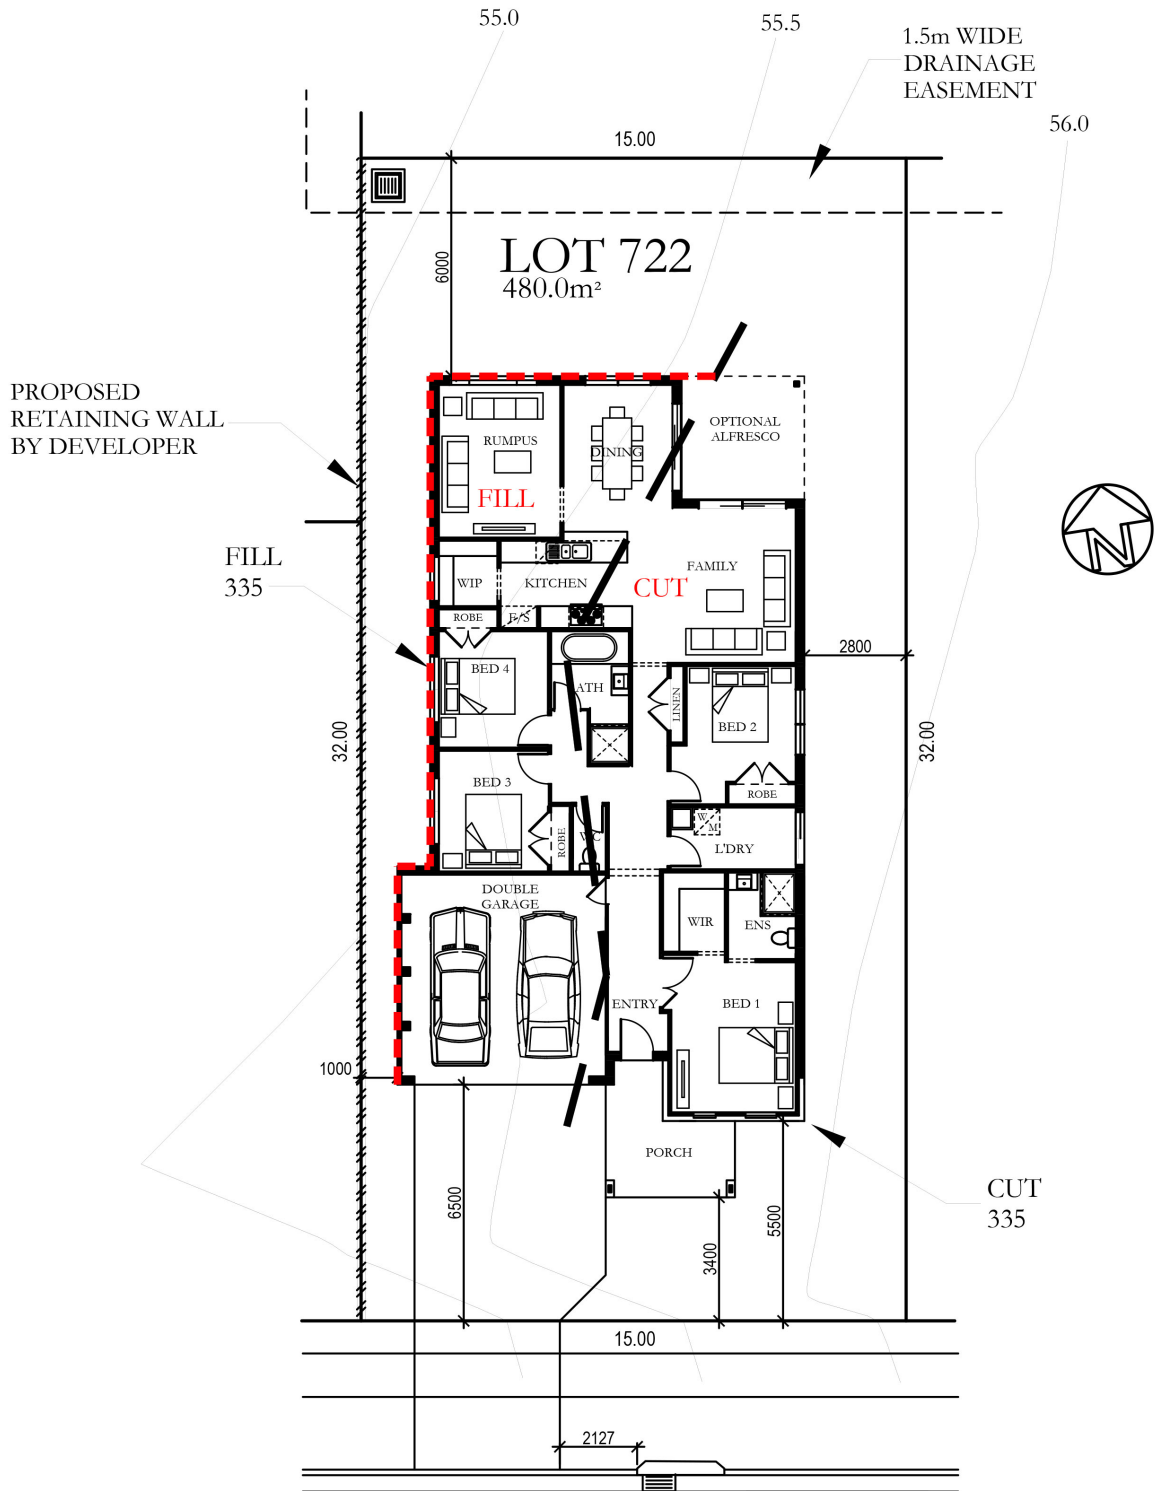

4.00
 2.00
 2.00

\$499,900

**FIXED PRICE.
NO MORE TO PAY**

EVERYTHING INCLUDED:

- ✓ Colour On Concrete driveway and path
- ✓ Turf, garden bed and boundary fence
- ✓ Letter-box and clothes line
- ✓ Oyster light fittings throughout
- ✓ Carpet and tile floor coverings
- ✓ Alarm system and remote controlled garage door
- ✓ and more...

FOR MORE DETAILS, CALL 1300 627 767

DISCLAIMER: Siting provided is indicative only. Dimensions, setbacks, calculations are all subject to survey and final working drawings. Package is subject to developer and council approval. Land dimensions are subject to land registration and final survey. Effective May 2016