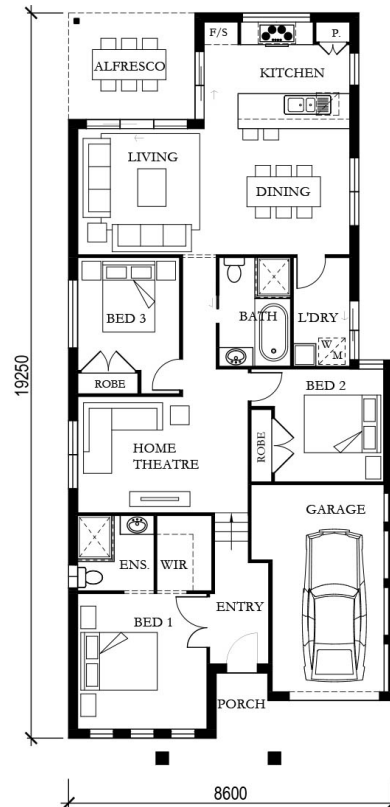

**FREE Ducted Air Conditioning**  
For a limited time only!

**ONLY 5% DEPOSIT**  
Balance on Completion

Photographs in this brochure may depict items not supplied by Eden Brae Homes, such as furniture, window furnishing, decorative landscaping items including mature plants and trees, water features, pergolas, pools, decks, outdoor fireplaces and barbeques. Pricing does not include the supply of any of these items. Images feature upgraded items – please talk to a sales consultant for detailed package pricing.

3.00 2.00 1.00

**\$649,900**

**FIXED PRICE.  
NO MORE TO PAY**

**EVERYTHING INCLUDED:**

- ✓ Colour On Concrete driveway and path
- ✓ Turf, garden bed and boundary fence
- ✓ Letter-box and clothes line
- ✓ Oyster light fittings throughout
- ✓ Carpet and tile floor coverings
- ✓ Alarm system and remote controlled garage door
- ✓ and more...

**FOR MORE DETAILS, CALL 1300 627 767**

DISCLAIMER: Siting provided is indicative only. Dimensions, setbacks, calculations are all subject to survey and final working drawings. Package is subject to developer and council approval. Land dimensions are subject to land registration and final survey. Effective May 2016