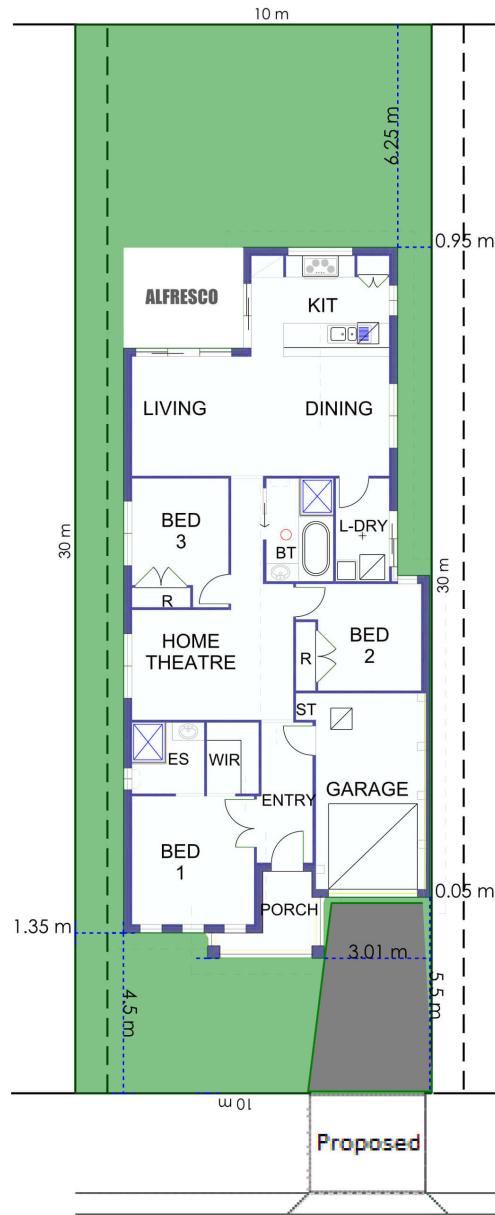

3.00 2.00 1.00

**\$649,900**

**FIXED PRICE.  
NO MORE TO PAY**

**EVERYTHING INCLUDED:**

- ✓ Colour On Concrete driveway and path
- ✓ Turf, garden bed and boundary fence
- ✓ Letter-box and clothes line
- ✓ Oyster light fittings throughout
- ✓ Carpet and tile floor coverings
- ✓ Alarm system and remote controlled garage door
- ✓ and more...

**FOR MORE DETAILS, CALL 1300 627 767**

DISCLAIMER: Siting provided is indicative only. Dimensions, setbacks, calculations are all subject to survey and final working drawings. Package is subject to developer and council approval. Land dimensions are subject to land registration and final survey. Effective May 2016