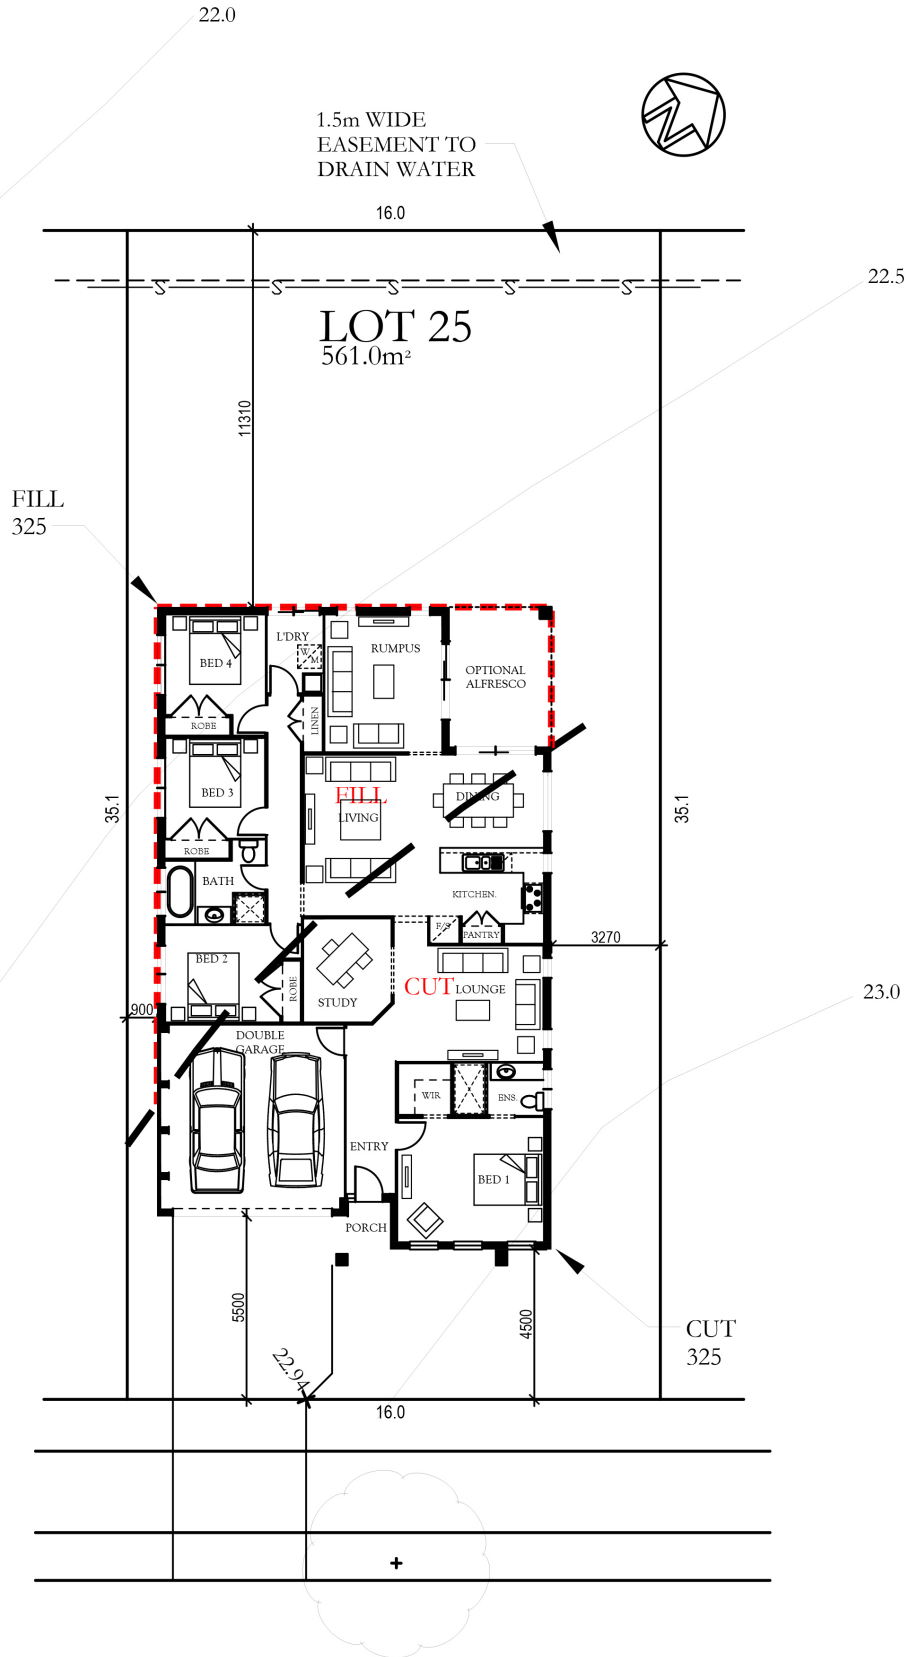

4.00
 2.00
 2.00

\$599,900

**FIXED PRICE.
NO MORE TO PAY**

EVERYTHING INCLUDED:

- ✓ Colour On Concrete driveway and path
- ✓ Turf, garden bed and boundary fence
- ✓ Letter-box and clothes line
- ✓ Oyster light fittings throughout
- ✓ Carpet and tile floor coverings
- ✓ Alarm system and remote controlled garage door
- ✓ and more...

FOR MORE DETAILS, CALL 1300 627 767

DISCLAIMER: Siting provided is indicative only. Dimensions, setbacks, calculations are all subject to survey and final working drawings. Package is subject to developer and council approval. Land dimensions are subject to land registration and final survey. Effective May 2016