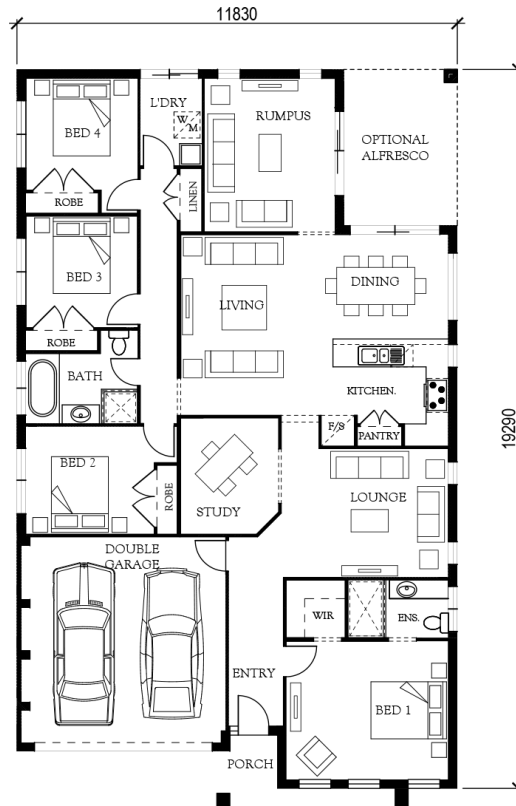

4.00
 2.00
 2.00

\$599,900

**FIXED PRICE.
NO MORE TO PAY**

EVERYTHING INCLUDED:

- ✓ Colour On Concrete driveway and path
- ✓ Turf, garden bed and boundary fence
- ✓ Letter-box and clothes line
- ✓ Oyster light fittings throughout
- ✓ Carpet and tile floor coverings
- ✓ Alarm system and remote controlled garage door
- ✓ and more...