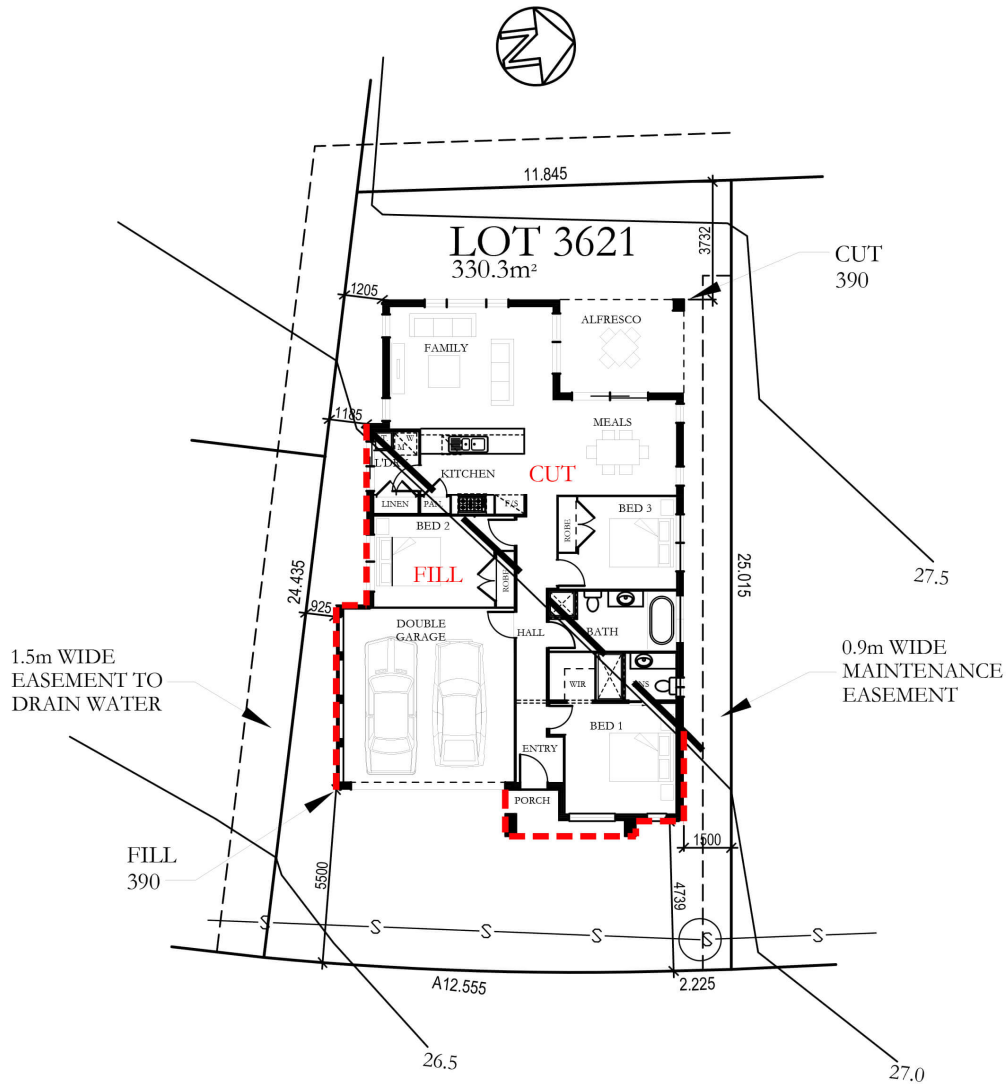

## EVERYTHING INCLUDED:

- ✓ Colour On Concrete driveway and path
- ✓ Turf, garden bed and boundary fence
- ✓ Letter-box and clothes line
- ✓ Oyster light fittings throughout
- ✓ Carpet and tile floor coverings
- ✓ Alarm system and remote controlled garage door
- ✓ and more...

**FOR MORE DETAILS, CALL 1300 627 767**

DISCLAIMER: Siting provided is indicative only. Dimensions, setbacks, calculations are all subject to survey and final working drawings. Package is subject to developer and council approval. Land dimensions are subject to land registration and final survey. Effective May 2016