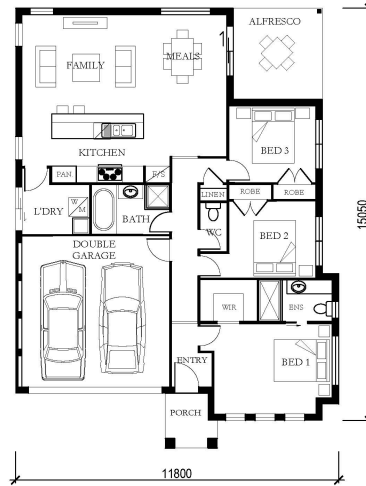

3.00 2.00 2.00

\$589,900

FIXED PRICE.
NO MORE TO PAY

EVERYTHING INCLUDED:

- ✓ Colour On Concrete driveway and path
- ✓ Turf, garden bed and boundary fence
- ✓ Letter-box and clothes line
- ✓ Oyster light fittings throughout
- ✓ Carpet and tile floor coverings
- ✓ Alarm system and remote controlled garage door
- ✓ and more...

FOR MORE DETAILS, CALL 1300 627 767

DISCLAIMER: Siting provided is indicative only. Dimensions, setbacks, calculations are all subject to survey and final working drawings. Package is subject to developer and council approval. Land dimensions are subject to land registration and final survey. Effective May 2016